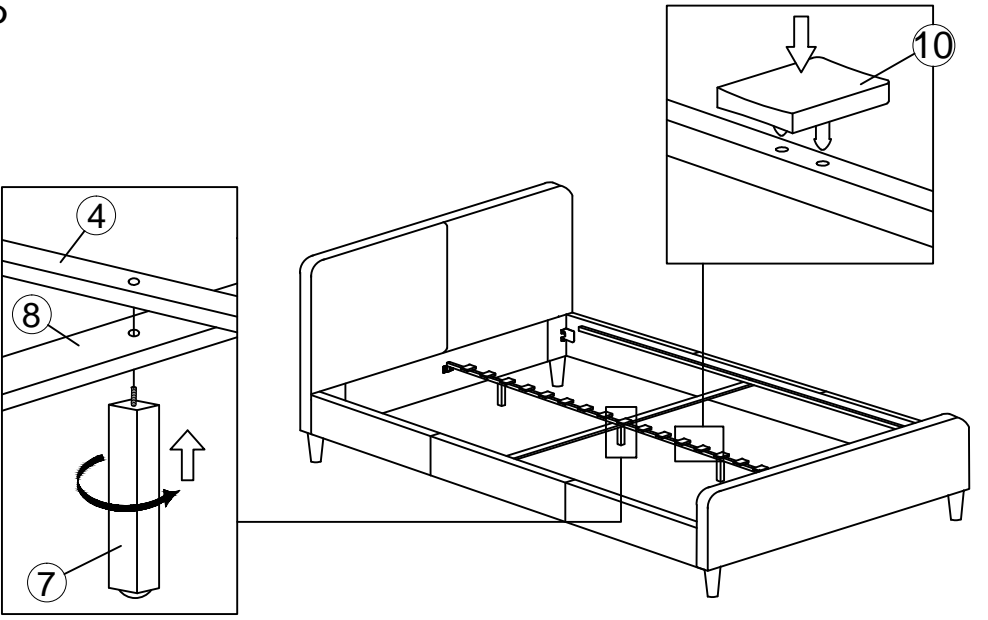

NO	DESCRIPTION	QTY
1	HEADBOARD	1 PC
2	FOOTBOARD	1 PC
3	SIDE RAIL	2 PCS
4	CENTER RAIL	1 PC
5	LVL SLATS	32 PCS
6	SUPPORT LEG-LONG	2 PCS
7	SUPPORT LEG-SHORT	1 PC
8	VERTICAL RAIL	1 PC
9	SIDE PLASTIC CAP	32 PCS
10	CENTER PLASTIC CAP	16 PCS
11	BED LEG	4 PCS

NO	DESCRIPTION	QTY
A	JCBB M8 X 40MM	8PCS
B	JCBC M6 X 50MM	2PCS
C	SPRING WASHER 5/16"	10PCS
D	FLAT WASHER 5/16"	8PCS
E	FLAT WASHER 1/4"	2PCS
F	ALLEN KEY M4	1PC
G	ALLEN KEY M5	1PC

1

2

3

4

5

6