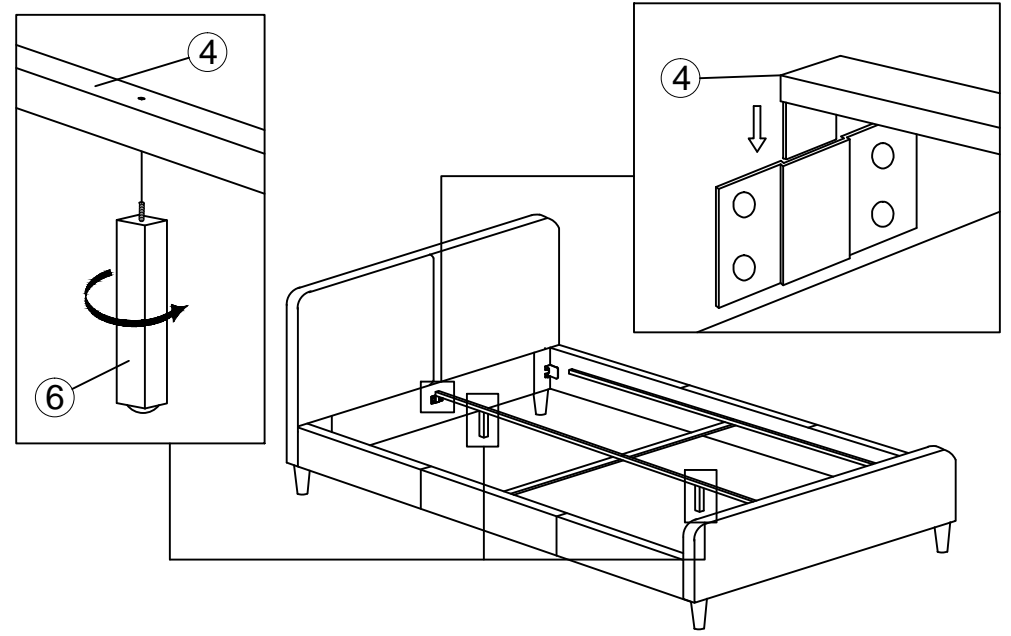

NO	DESCRIPTION	QTY
1	HEADBOARD	1 PC
2	FOOTBOARD	1 PC
3	SIDE RAIL	2 PCS
4	CENTER RAIL	1 PC
5	LVL SLATS	32 PCS
6	SUPPORT LEG-LONG	2 PCS
7	SUPPORT LEG-SHORT	1 PC
8	VERTICAL RAIL	1 PC
9	SIDE PLASTIC CAP	32 PCS
10	CENTER PLASTIC CAP	16 PCS
11	BED LEG	4 PCS

NO	DESCRIPTION	QTY
A	JCBB M8 X 40MM	8PCS
B	JCBC M6 X 50MM	2PCS
C	SPRING WASHER 5/16"	10PCS
D	FLAT WASHER 5/16"	8PCS
E	FLAT WASHER 1/4"	2PCS
F	ALLEN KEY M4	1PC
G	ALLEN KEY M5	1PC

1

2

3

4

5

6