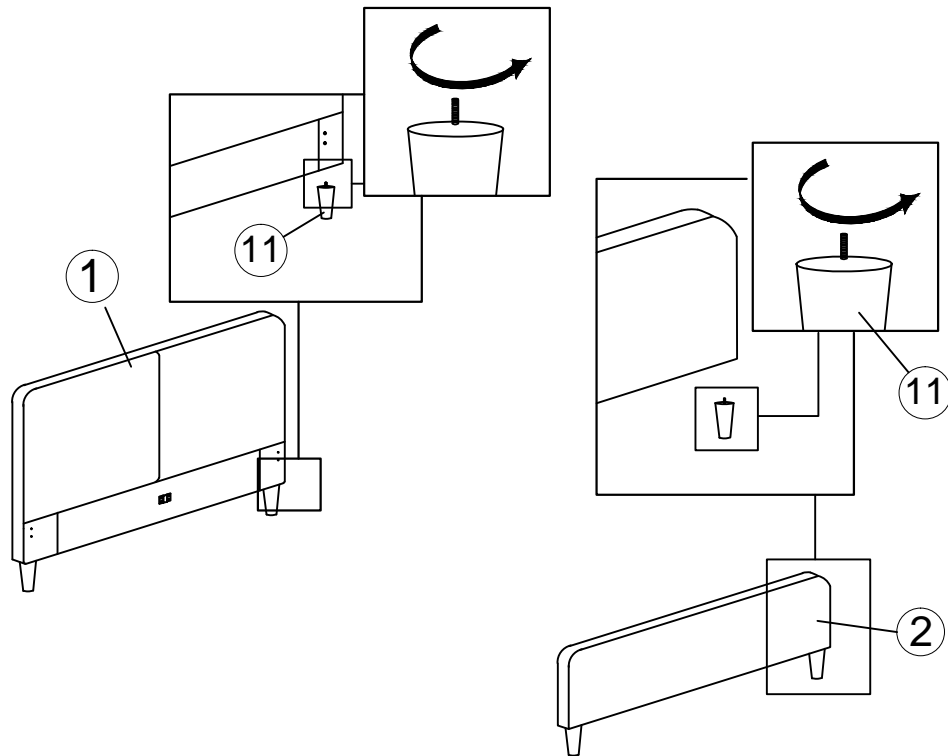

NO	DESCRIPTION	QTY
1	HEADBOARD	1 PC
2	FOOTBOARD	1 PC
3	SIDE RAIL	2 PCS
4	CENTER RAIL	1 PC
5	LVL SLATS	32 PCS
6	SUPPORT LEG-LONG	2 PCS
7	SUPPORT LEG-SHORT	1 PC
8	VERTICAL RAIL	1 PC
9	SIDE PLASTIC CAP	32 PCS
10	CENTER PLASTIC CAP	16 PCS
11	BED LEG	4 PCS

NO	DESCRIPTION	QTY
A	JCBB M8 X 40MM	8PCS
B	JCBC M6 X 50MM	2PCS
C	SPRING WASHER 5/16"	10PCS
D	FLAT WASHER 5/16"	8PCS
E	FLAT WASHER 1/4"	2PCS
F	ALLEN KEY M4	1PC
G	ALLEN KEY M5	1PC

1

2

3

4

5

6