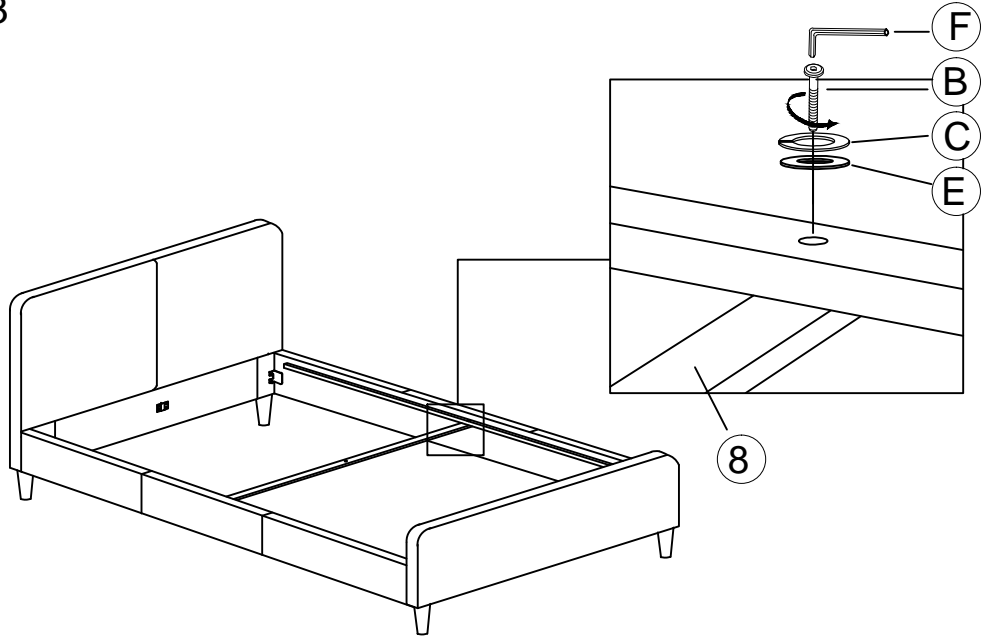

NO	DESCRIPTION	QTY
1	HEADBOARD	1 PC
2	FOOTBOARD	1 PC
3	SIDE RAIL	2 PCS
4	CENTER RAIL	1 PC
5	LVL SLATS	32 PCS
6	SUPPORT LEG-LONG	2 PCS
7	SUPPORT LEG-SHORT	1 PC
8	VERTICAL RAIL	1 PC
9	SIDE PLASTIC CAP	32 PCS
10	CENTER PLASTIC CAP	16 PCS
11	BED LEG	4 PCS

NO	DESCRIPTION	QTY
A	JCBB M8 X 40MM	8PCS
B	JCBC M6 X 50MM	2PCS
C	SPRING WASHER 5/16"	10PCS
D	FLAT WASHER 5/16"	8PCS
E	FLAT WASHER 1/4"	2PCS
F	ALLEN KEY M4	1PC
G	ALLEN KEY M5	1PC

1

2

3

4

5

6