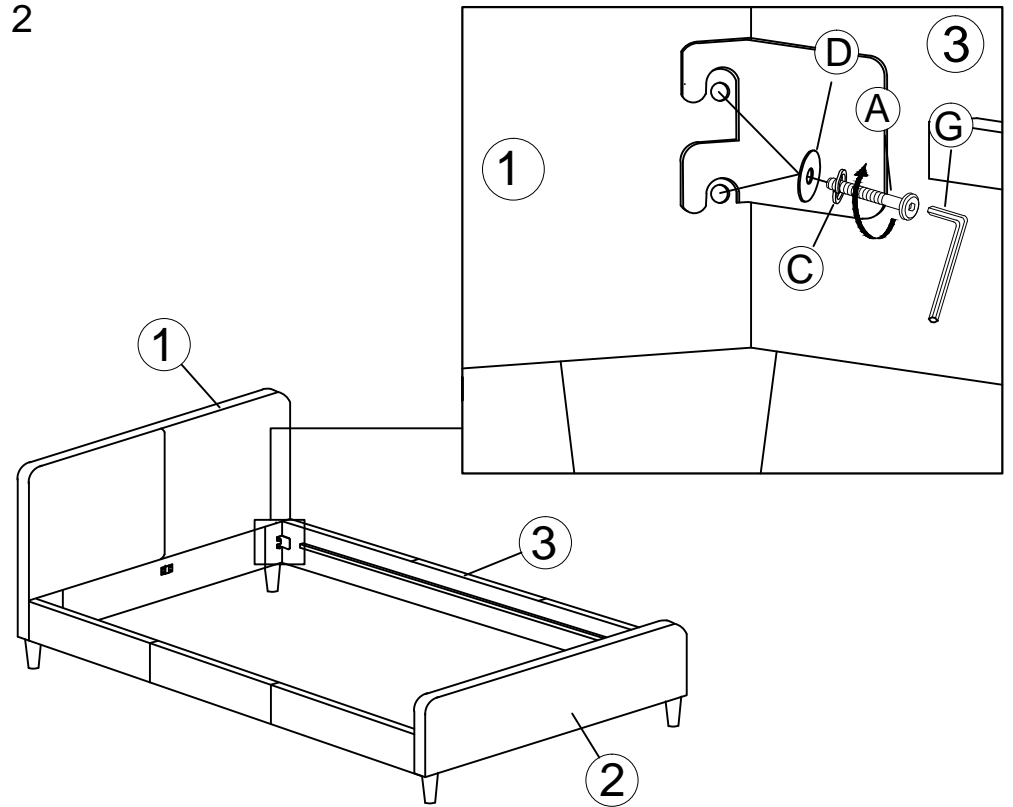

NO	DESCRIPTION	QTY
1	HEADBOARD	1 PC
2	FOOTBOARD	1 PC
3	SIDE RAIL	2 PCS
4	CENTER RAIL	1 PC
5	LVL SLATS	32 PCS
6	SUPPORT LEG-LONG	2 PCS
7	SUPPORT LEG-SHORT	1 PC
8	VERTICAL RAIL	1 PC
9	SIDE PLASTIC CAP	32 PCS
10	CENTER PLASTIC CAP	16 PCS
11	BED LEG	4 PCS

NO	DESCRIPTION	QTY
A	JCBB M8 X 40MM	8PCS
B	JCBC M6 X 50MM	2PCS
C	SPRING WASHER 5/16"	10PCS
D	FLAT WASHER 5/16"	8PCS
E	FLAT WASHER 1/4"	2PCS
F	ALLEN KEY M4	1PC
G	ALLEN KEY M5	1PC

1

2

3

4

5

6